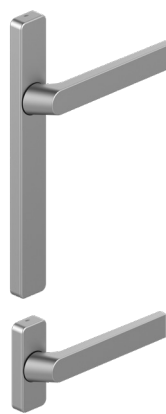

**B. Roseless Handle**

**BB. Roseless Handle with Cylinder**

**C. Reduced Handle**

**Accessories**

**E. CYLINDER COVER**

Separate cylinder cover available for all Touch door handles.

# Features

		Without cilinder	With cilinder	Full protection	DIN left	DIN right	Inside	Outside	Anodised	Powdercoated	Stainless steel	BIOV	RC2	RC3	SKG2*	SKG3*
																
A	060.6455.XX	√			√	√	√		√	√						
A	060.6456.XX	√			√	√	√		√	√						
A	060.6459.PA	√			√	√	√			√						
AA	060.6461.PA		√		√	√	√			√						
C	060.6467.PA	√			√	√	√		√	√						
B	060.6450.PA	√			√	√	√			√						
B	060.6451.XX	√			√	√	√		√	√						
BB	060.6452.XX		√		√	√	√		√	√					√	√
BB	060.6453.XX		√		√		√		√	√						
BB	060.6454.XX		√			√	√		√	√						
AB	060.6462.PA		√		√	√	√			√						
E	061.6334.XX		√		√	√	√	√	√	√						

A. Standard Handle

AA. Standard Handle with Cylinder

B. Reduced Handle

BB. Reduced Handle with Cylinder

F. Security Handle

G. Reduced Security Handle

FF. Security Handle with Cylinder

GG. Reduced Handle with Cylinder