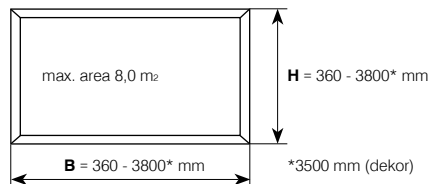

MAXIMUM SASH DIMENSION

FEN 92

LEGEND:

X - width in mm

Y - height in mm

■ - standard construction

■ - glued in glass

Acceptable dimensions

FRAME DIMENSION

MIN.FRAME DIMENSION