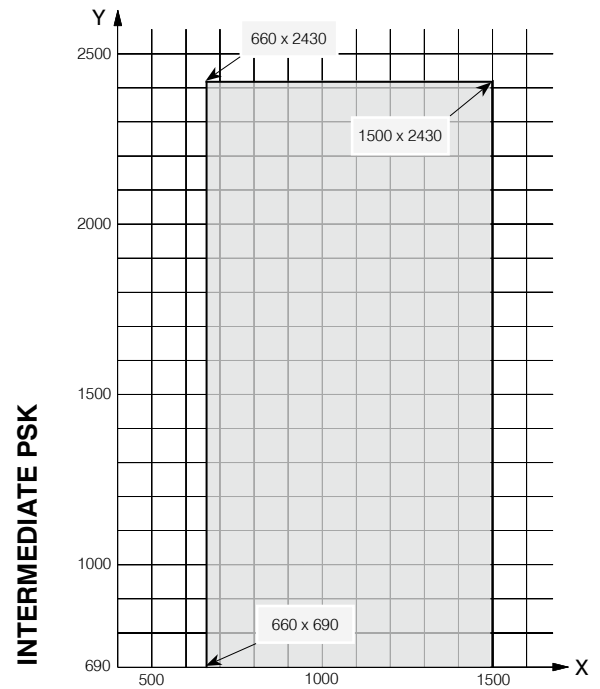

MAXIMUM SASH DIMENSION

FEN 92

LEGEND:

X - width in mm

Y - height in mm

■ - standard construction

■ - glued in glass

Acceptable dimensions

FRAME DIMENSION

MIN.FRAME DIMENSION