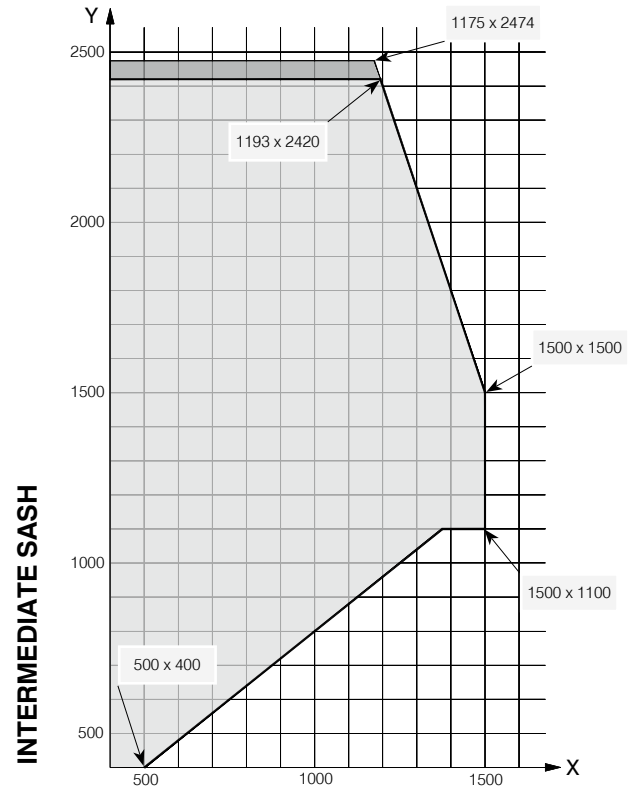

MAXIMUM SASH DIMENSION

FEN 92

LEGEND:

X - width in mm

Y - height in mm

■ - standard construction

■ - glued in glass

Acceptable dimensions

FRAME DIMENSION

MIN.FRAME DIMENSION