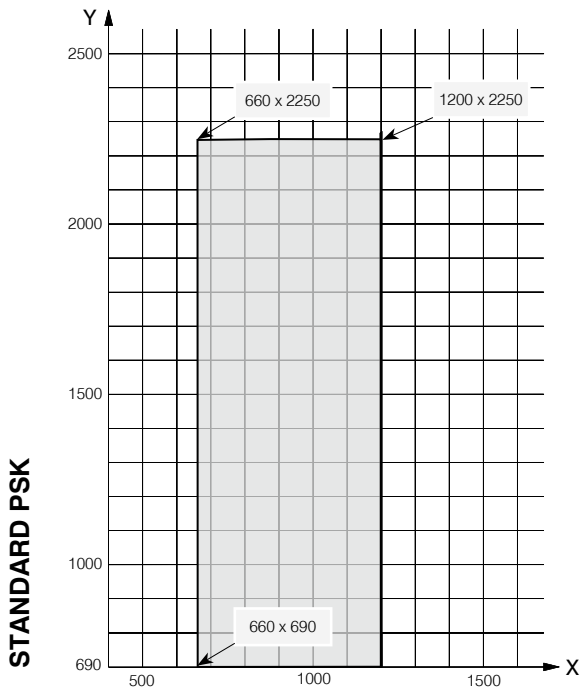

MAXIMUM SASH DIMENSION

FEN 92

LEGEND:

X - width in mm

Y - height in mm

■ - standard construction

■ - glued in glass

Acceptable dimensions

FRAME DIMENSION

MIN.FRAME DIMENSION