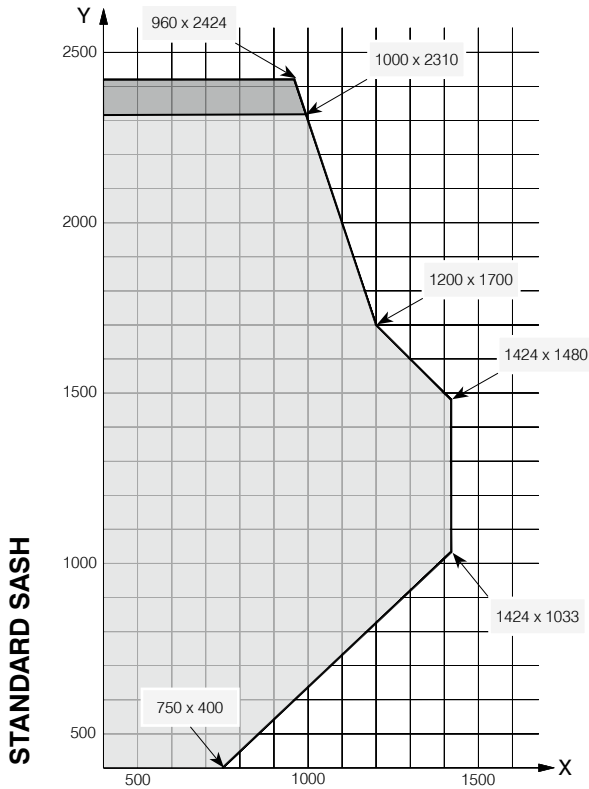

MAXIMUM SASH DIMENSION

FEN 92

LEGEND:

X - width in mm

Y - height in mm

■ - standard construction

■ - glued in glass

Acceptable dimensions

FRAME DIMENSION

MIN.FRAME DIMENSION