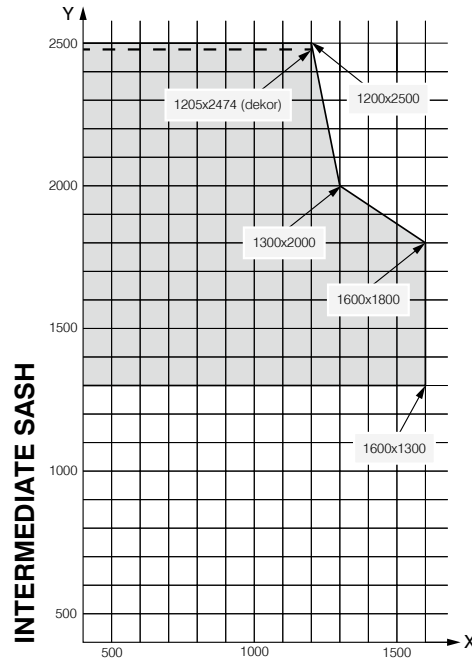

MAXIMUM SASH DIMENSION

FEN 82

LEGEND:

X - width in mm

Y - height in mm

■ - standard construction

- dekor

Acceptable dimensions

FRAME DIMENSIONS

MIN. SASH DIMENSIONS