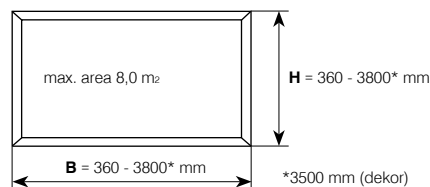

MAXIMUM SASH DIMENSION

FEN 82

LEGEND:

X - width in mm

Y - height in mm

■ - standard construction

- dekor

Acceptable dimensions

FRAME DIMENSIONS

MIN. SASH DIMENSIONS