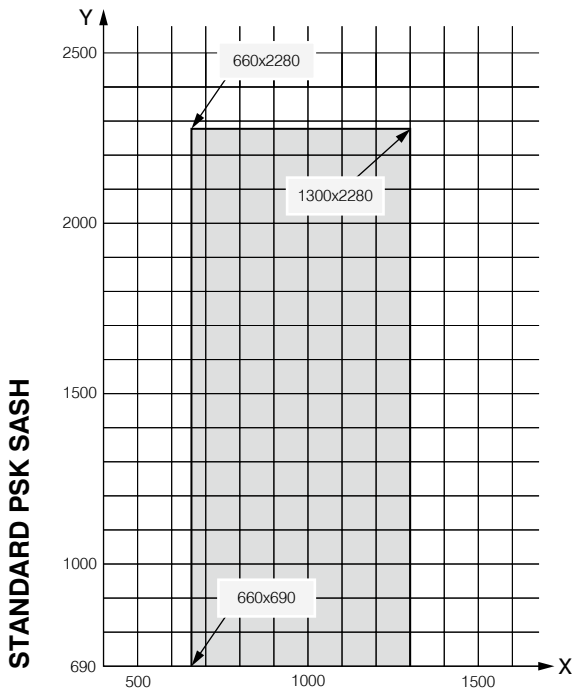

MAXIMUM SASH DIMENSION

FEN 82

LEGEND:

X - width in mm

Y - height in mm

■ - standard construction

- dekor

Acceptable dimensions

FRAME DIMENSIONS

MIN. SASH DIMENSIONS