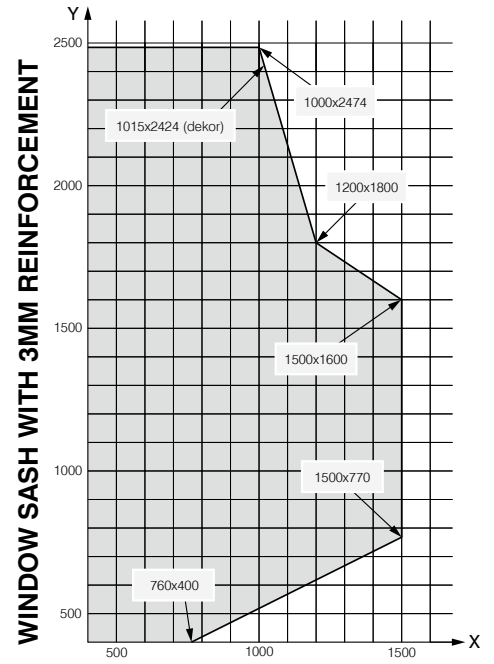

MAXIMUM SASH DIMENSION

FEN 82

LEGEND:

X - width in mm

Y - height in mm

■ - standard construction

- dekor

Acceptable dimensions

FRAME DIMENSIONS

MIN. SASH DIMENSIONS