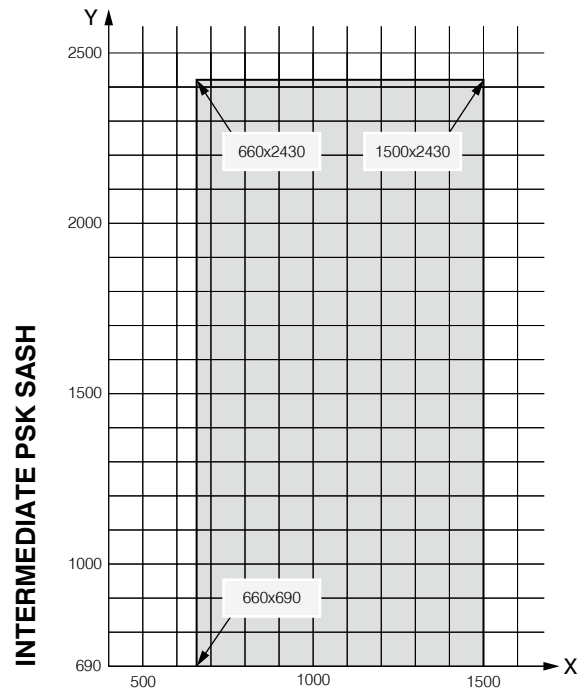

MAXIMUM SASH DIMENSION

FEN 82

LEGEND:

X - width in mm

Y - height in mm

■ - standard construction

- dekor

Acceptable dimensions

FRAME DIMENSIONS

MIN. SASH DIMENSIONS