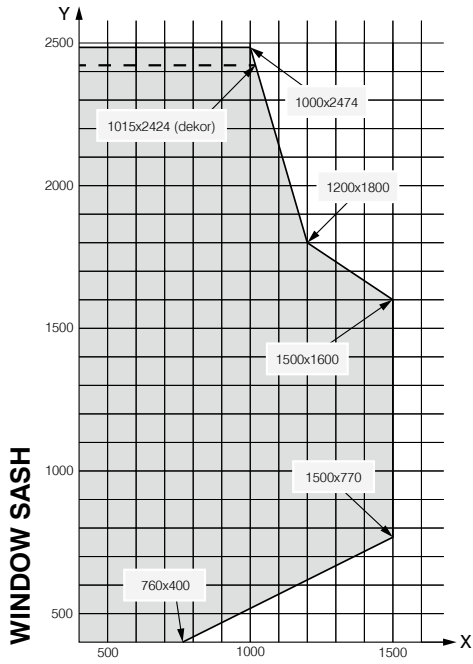

MAXIMUM SASH DIMENSION

FEN 82

LEGEND:

X - width in mm

Y - height in mm

■ - standard construction

- dekor

Acceptable dimensions

FRAME DIMENSIONS

MIN. SASH DIMENSIONS